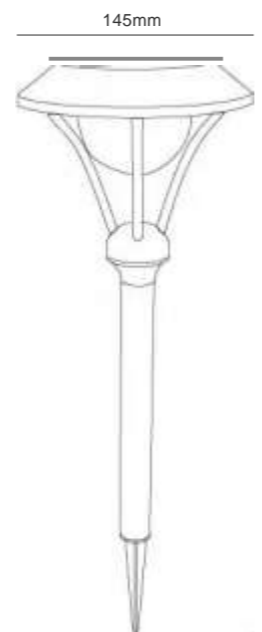

Classic Solar Pathway Light

Classic Solar Pathway Light

Saturn Aluminum

Aluminum, Triagonal Aluminum Cage,

Material: Aluminum + Plastic

Light Source: 2*LEDs/white

Battery: 14430LiFeP04 battery

Individual Packing	Qty/Ctn (pcs)	CTN Measurement(mm)	CTN CBM	Qty/20'GP	Qty/40'GP	Qty/HQ
				pcs		
6pcs/box	12	427x312x365	0.049	6663	13820	16287