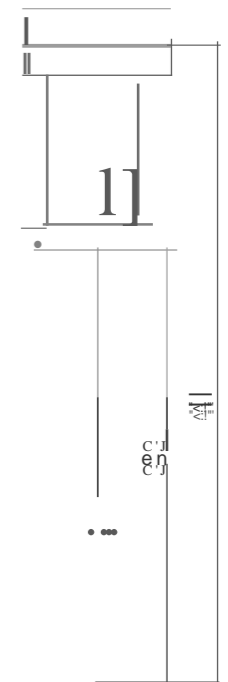

Post Modern Solar Pathway Light

Clear Plastic Lens, Black Finish

Material: Plastic

Panel: Mono/Poly

Battery: AA NI-MH battery

Individual Packing	Qty/Ctn (pcs)	CTN Measurement(mm)	CTN CBM	Qty/20'GP	Qty/40'GP	Qty/HQ
				pcs		
1pcs/box	36	510x360x560	0.103	9454	19608	23109