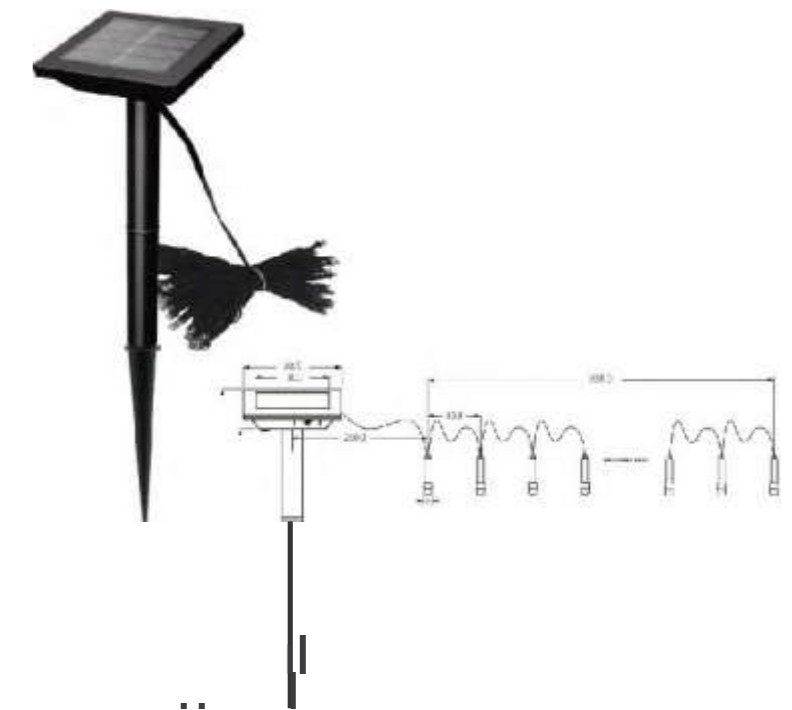

EC23204C

Solar String Light

Plastic, Multiple Choices of Plastic Decors, Multiple Choices of LED Colors, LED heads

- Material: Plastic
- Panel: Mono/Poly
- Light Source: LEDs/RGBY
- Battery: AA Ni-Mh battery