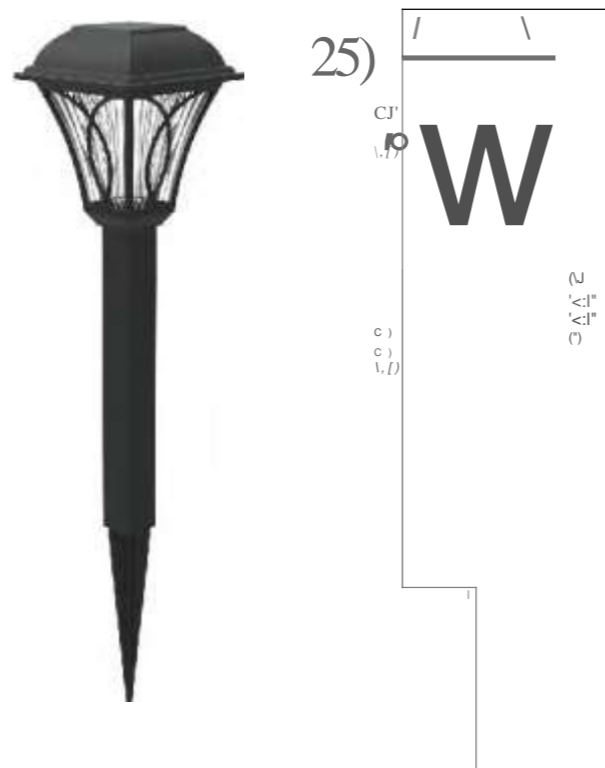

EC23345

Mini Solar Pathway Light

Plastic, Floral Plastic Cage, Fluted Plastic Lens, Black Finish

Material: Plastic

Panel: Amorphous

Light Source: 1*LED/white

Individual Packing	Qty/Ctn (pcs)	CTN Measurement(mm)	CTN CBM	Qty/20'GP	Qty/40'GP	Qty/HQ
				pcs		
PD024	24	480x335x310	0.050	12960	26880	31680