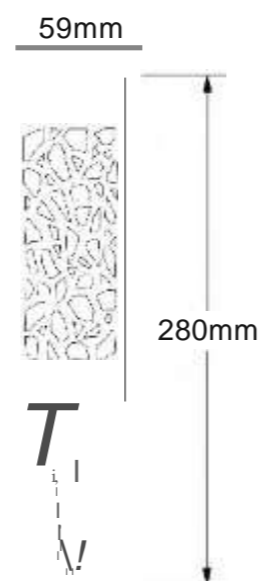

Individual Packing	Qty/Ctn (pcs)	CTN Measurement(mm)	CTN CBM	Qty/20'GP	Qty/40'GP	Qty/HQ
				pcs		
PD024	24	380x260x275	0.027	2385C	4946E	58300

ECI 1103-02

Irregularly Hollowed Mini SS Solar Lamp

Irregularly Hollowed SSCage, Hook / Table Mount

- Material:** Stainless Steel + Plastic
- Panel:** Mono/Poly
- Light Source:** 1*LED/white
- Battery:** AAA NI-MH battery

Individual Packing	Qty/Ctn (pcs)	CTN Measurement(mm)	CTN CBM	Qty/20'GP	Qty/40'GP	Qty/HQ
				pcs		
PD024	48	415x295x240	0.029	44109	91485	10782

- Material: Plastic
- Panel: Mono/Poly
- Light Source: 1*SMD/white
- Battery: AA NiMH battery

Individual Packing	Qty/Ctn (pcs)	CTN Measurement(mm)	CTN CBM	Qty/20'GP	Qty/40'GP	Qty/HQ
				pcs		
PD024	24	46x31.5x330	0.048	13406	27805	32770