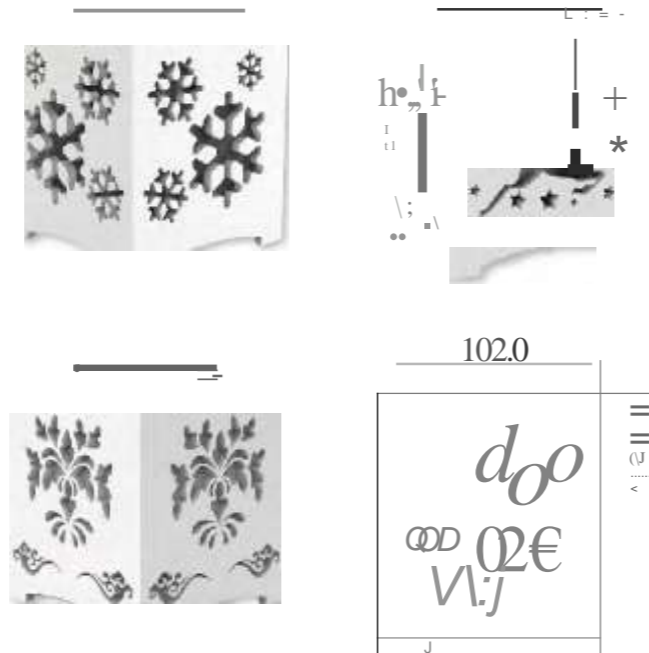

Christmas Solar Light

EC23349

Recoco Hollowed Solar Table Lamp

Plastic, Recoco Hollowed Plastic Cage, White Finish

Material: Plastic

Panel: Mono/poly

Light Source: 1*LED/RGB

Battery: AA NI-MH battery