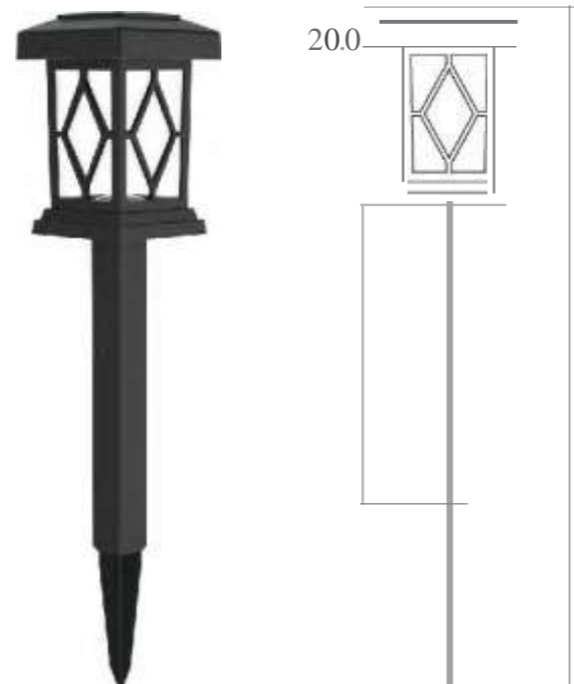

Mini Solar Pathway Light

EC23346

Mini Solar Pathway Light

Plastic, Diamond Plastic Cage, Clear Plastic Lens, Black Finish

- Material: Plastic
- Panel: Amorphous
- Light Source: 1*LED/white
- Battery: AAA NI-MH battery