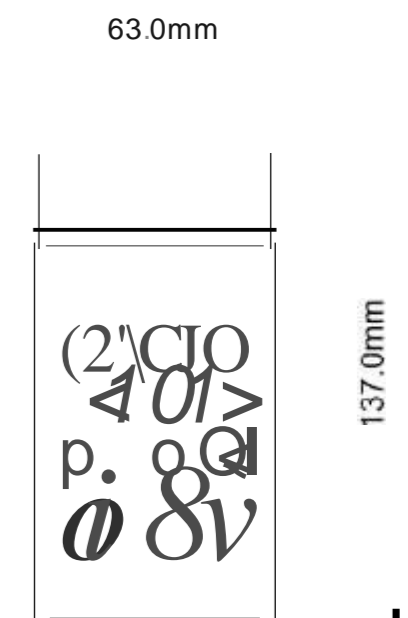

Individual Packing	Qty/Ctn (pcs)	CTN Measurement(mm)	CTN CBM	Qty/20'GP	Qty/40'GP	Qty/HQ
				pcs		
PD024	24	380x260x275	0.027	2385C	4946E	58300

ECI 1103-02

Irregularly Hollowed Mini SS Solar Lamp

Irregularly Hollowed SSCage, Hook / Table Mount

- Material:** Stainless Steel + Plastic
- Panel:** Mono/Poly
- Light Source:** 1*LED/white
- Battery:** AAA NI-MH battery

Individual Packing	Qty/Ctn (pcs)	CTN Measurement(mm)	CTN CBM	Qty/20'GP	Qty/40'GP	Qty/HQ
				pcs		
PD024	48	415x295x240	0.029	44109	91485	10782

- Material: Plastic
- Panel: Mono/Poly
- Light Source: 1*SMD/white
- Battery: AA NiMH battery

Individual Packing	Qty/Ctn (pcs)	CTN Measurement(mm)	CTN CBM	Qty/20'GP	Qty/40'GP	Qty/HQ
				pcs		
PD024	24	46x31.5x330	0.048	13406	27805	32770