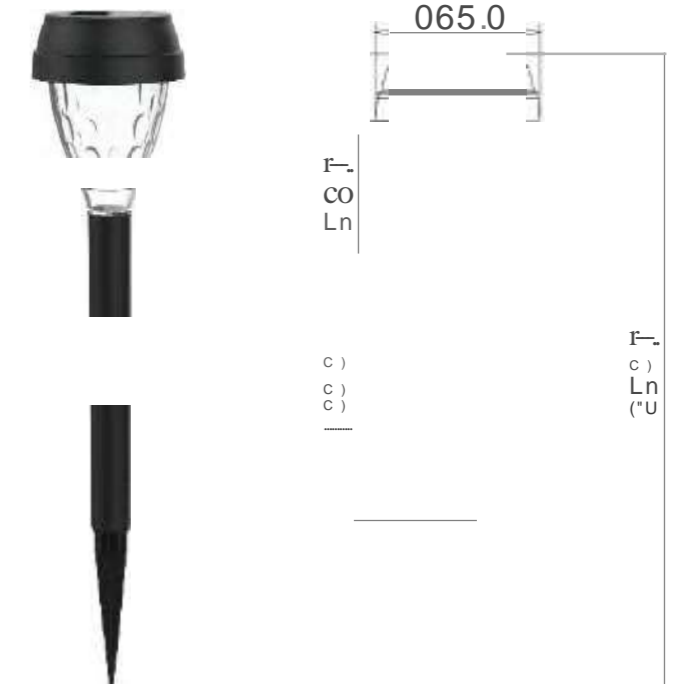

Individual Packing	Qty/Ctn (pcs)	CTN Measurement(mm)	CTN CBM	Qty/20'GP	Qty/40'GP	Qty/HQ
				pcs		
PD024	24	420x295x270	0.033	19636	40727	48000