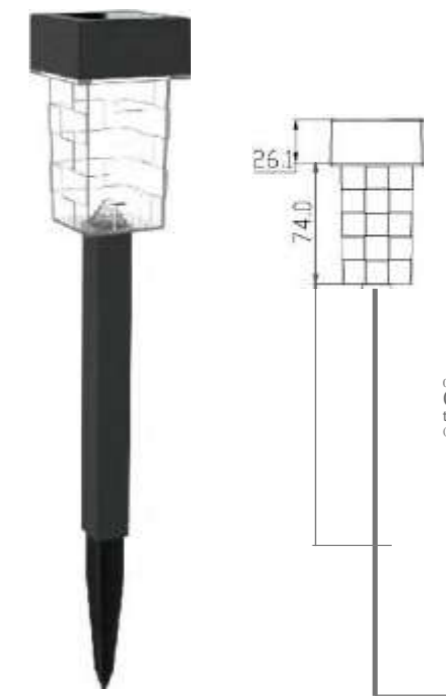

EC23344

Mini Solar Pathway Light

Plastic, Cube Plastic Lens, Black Finish

Material: Plastic

Panel: Amorphous

Light Source: 1*LED/white

Battery: AAA NiMH battery

Individual Packing	Qty/Ctn (pcs)	CTN Measurement(mm)	CTN CBM	Qty/20'GP	Qty/40'GP	Qty/HQ
				pcs		
PD024	24	385x260x330	0.033	19636	40727	48000

Mini Solar Pathway Light

EC23346

Mini Solar Pathway Light

Plastic, Diamond Plastic Cage, Clear Plastic Lens, Black Finish

- Material: Plastic
- Panel: Amorphous
- Light Source: 1*LED/white
- Battery: AAA NI-MH battery