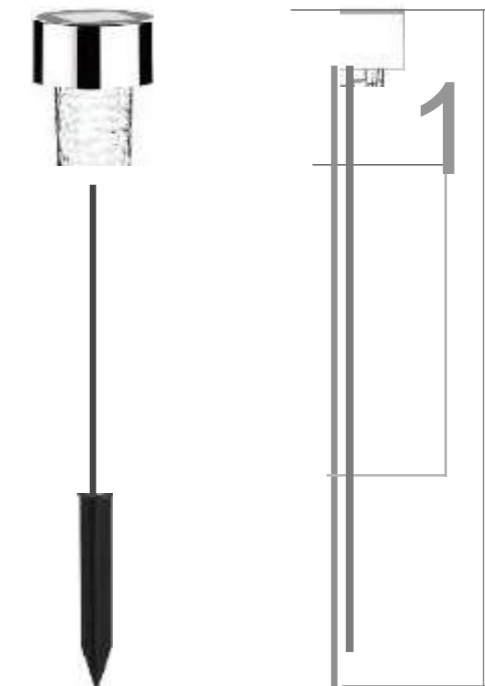

Individual Packing	Qty/Ctn (pcs)	CTN Measurement(mm)	CTN CBM	Qty/20'GP	Qty/40'GP	Qty/HQ
				pcs		
PD024	24	375x255x320	0.031	20903	43354	51096