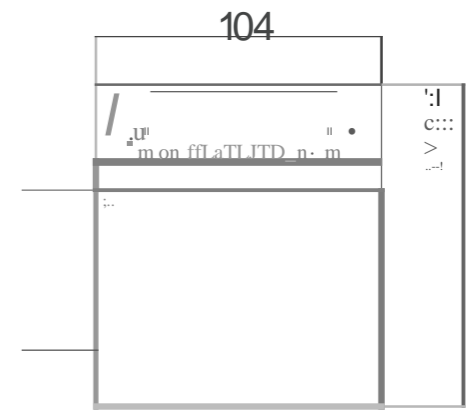

2.4 Lumens Ni-MH LED Mono/Poly 8h

Individual Packing	Qty/Ctn (pcs)	CTN Measurement(mm)	CTN CBM	Qty/20'GP	Qty/40'GP	Qty/HQ
				pcs		
6pcs/box	24	360x250x340	0.031	20903	44129	51870