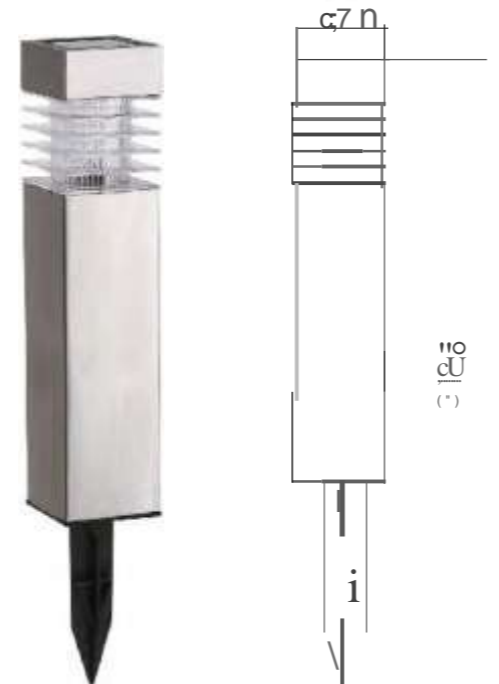

**Classic Square Bollard SS
Solar Pathway Light**

Stainless Steel, Multilayered Plastic Lens, SSFinish

Material: Stainless Steel+Plastic

Panel: Amorphous

Light Source: 1*LED/white

Battery: AAA NI-MH battery

Individual Packing	Qty/Ctn (pcs)	CTN Measurement(mm)	CTN CBM	Qty/20'GP	Qty/40'GP	Qty/HQ
				pcs		
PD016	16	260x260x270	0.018	23669	49091	57857

EC23310

**Classic Square Bollard
Solar Pathway Light**

Plastic, Multilayered Plastic Lens, Black Finish

Material: Plastic

Panel: Amorphous

Light Source: 1*LED/white

Battery: AAA NI-MH battery