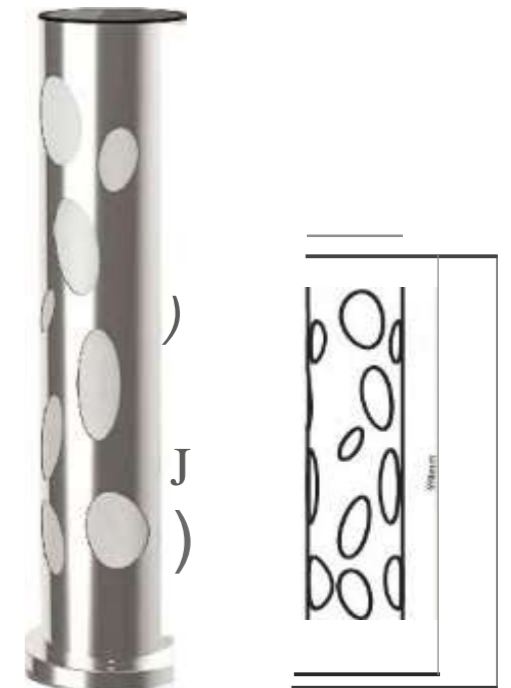

Bollard Solar Pathway Light

Bollard Solar Pathway Light

ECI1115

**Classic Square Bollard SS
Solar Pathway Light**

Stainless Steel, Multilayered Plastic Lens, SSFinish

Material: Stainless Steel+Plastic

Panel: Amorphous

Bollard Solar Pathway Light

ECI 1117

Mega Square Bollard SS Solar Pathway Light

Stainless Steel, High Lumen Output, Multilayered Plastic Lens, SSFinish

- Material:** Stain less Steel+Plastic
- Panel:** Mono/Poly
- Light Source:** 1*SMD LED/white
- Battery:** 14430 LiFeP04 Battery

Stainless Steel, High Lumen Output, Circular Hollowed SSCage, SSFinish

- Material:** Stain less Steel+ Plastic
- Panel:** Mono/Poly
- Light Source:** 1*SMD LED/white
- Battery:** 18500 LiFeP04 Battery

Individual Packing	Qty/Ctn (pcs)	CTN Measurement(mm)	CTN CBM	Qty/20'GP	Qty/40'GP	Qty/HQ
				pcs		
1pcS/box	4	425x425x670	0.121	892	1851	2181

Classic Solar Pathway Light

Classic Solar Pathway Light

ECI 1055

Ipomoea Alba SS Solar Pathway Light

Stainless Steel, Ribbed Plastic Lens, SS Finish

Material: Stain less Steel+ Plastic

Panel: Mono/Poly

Light Source: 1*LED/white