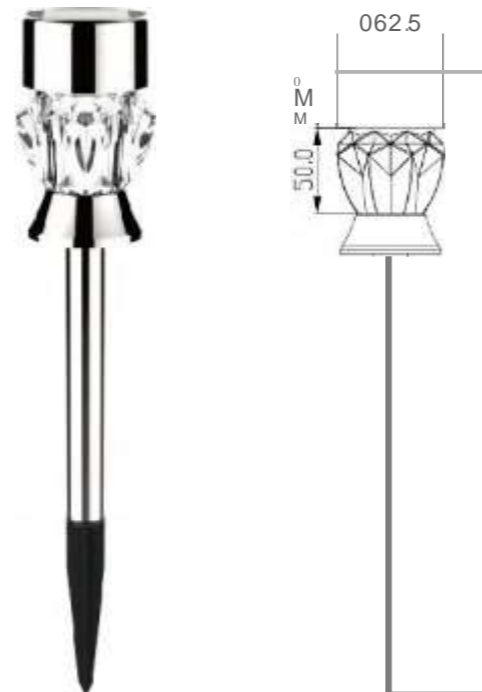

Diamond SS Solar Pathway Light

Stainless Steel, Diamond Glass lens, Stake/Table Mount, SS Finish

Material: Stainless Steel+Glass Lens

Panel: Mono/Poly

Light Source: 1*LED/RGB

Battery: AA NiMH battery

Individual Packing	Qty/Ctn (pcs)	CTN Measurement(mm)	CTN CBM	Qty/20'GP	Qty/40'GP	Qty/HQ
				pcs		
PD024	24	465x315x310	0.045	14400	30399	35733

EC11060

Morning Glory SS Solar Pathway Light

Stainless Steel, Swirl Plastic/Glass Lens, SS Finish

Material: Stainless Steel+Plastic

Panel: Mono/Poly

Light Source: 1*LED/white

Battery: AA NiMH battery