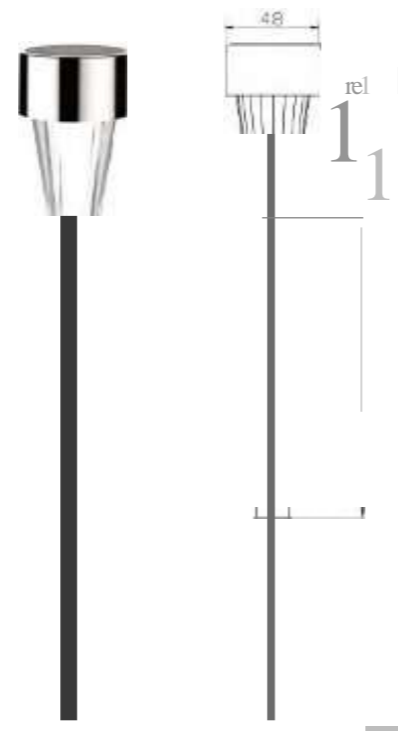

Mini Solar Pathway Light

Stainless Steel, Ribbed Clear Plastic Lens, SS Finish

Material: Stainless Steel+ Plastic

Panel: Amorphous

Light Source: 1*LED/white

Battery: Button battery

Individual Packing	Qty/Ctn (pcs)	CTN Measurement(mm)	CTN CBM	Qty/20'GP	Qty/40'GP	Qty/HQ
				pcs		
PD024	24	325x225x270	0.020	3240	6720	79200

EC233 11

Mini Solar Pathway Light

Plastic, Multi layered Plastic Lens, Multiple Choices of Finish

Material: Plastic

Panel: Amorphous

Light Source: 1*LED/white

Battery: AAA Ni-MH battery