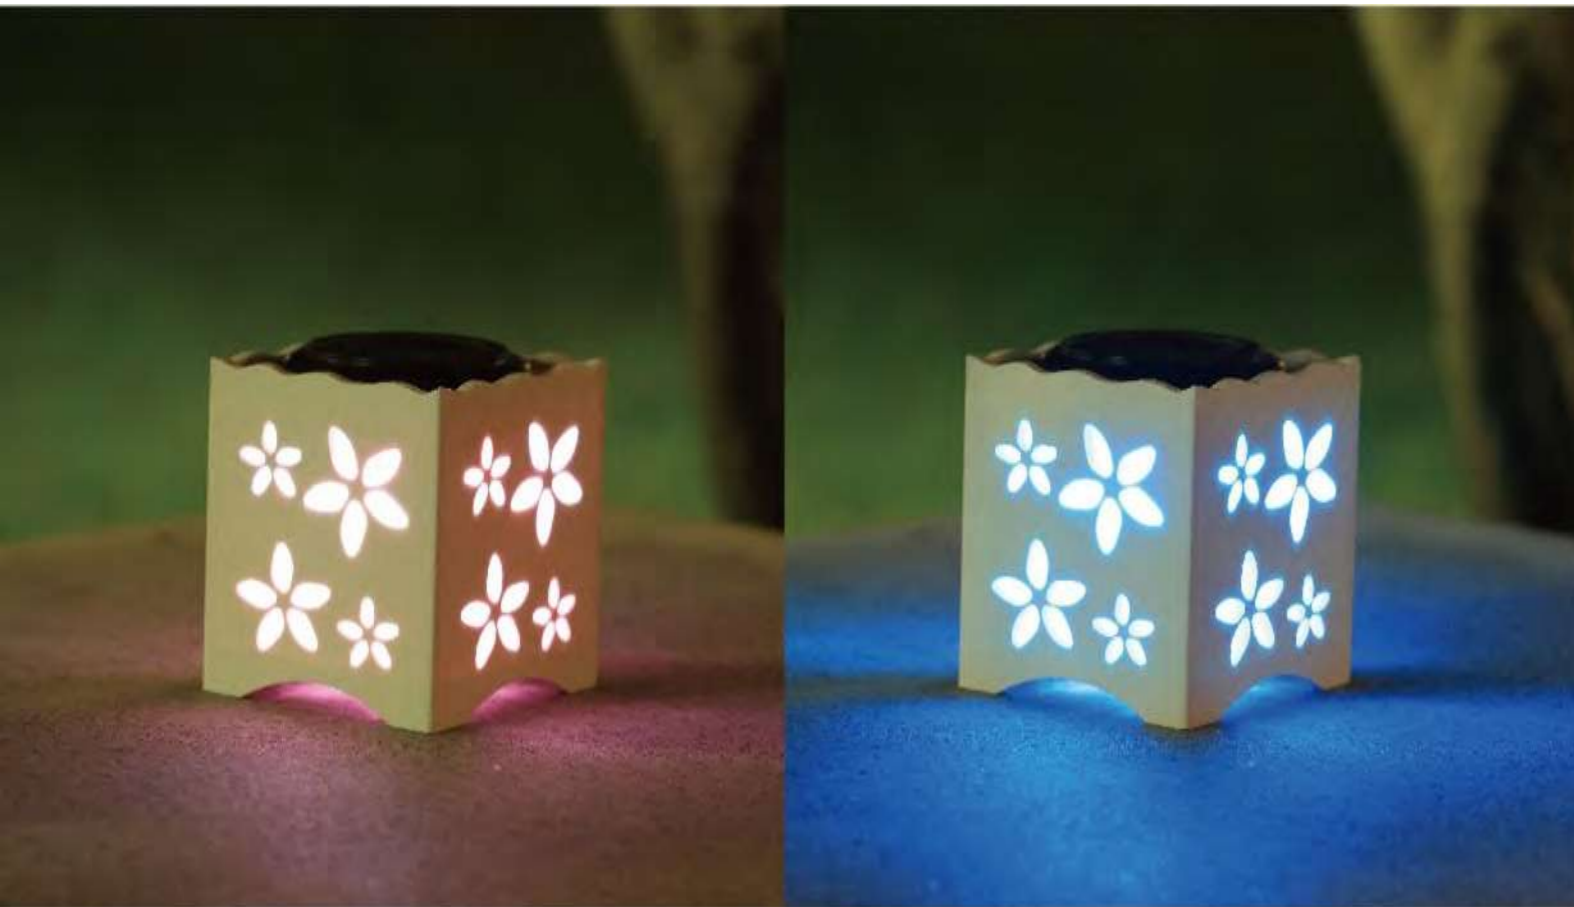

Christmas Solar Light

EC23349

Recoco Hollowed Solar Table Lamp

Plastic, Recoco Hollowed Plastic Cage, White Finish

Material: Plastic

Panel: Mono/poly

Light Source: 1*LED/RGB

Battery: AA NI-MH battery