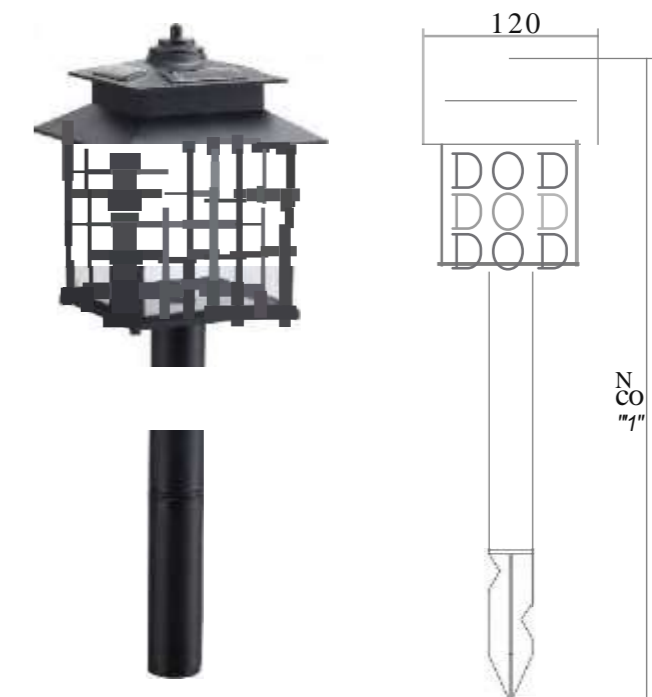

Individual Packing	Qty/Ctn (pcs)	CTN Measurement(mm)	CTN CBM	Qty/20'GP	Qty/40'GP	Qty/HQ
				pcs		
1pcs,ibox	24	520x305x545	0.086	7497	15549	18325